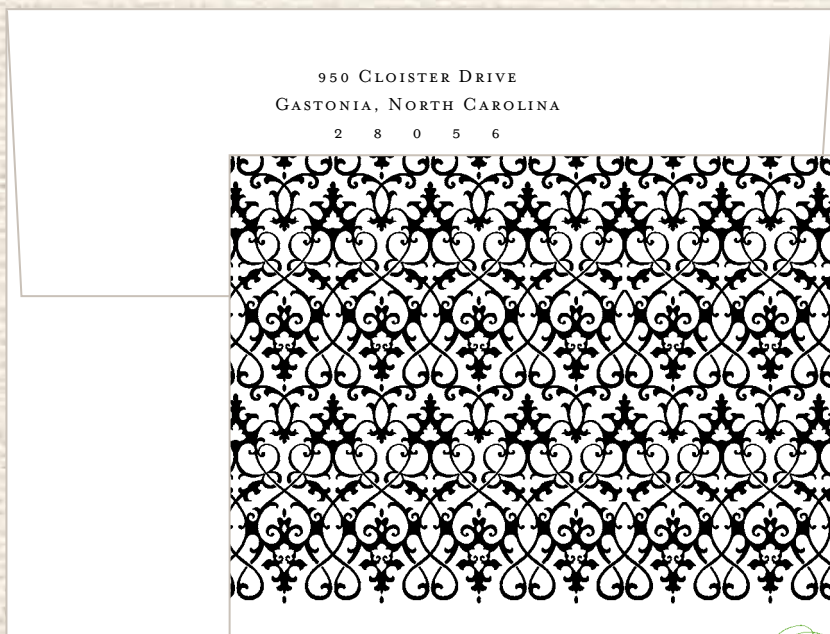

CANNON
 Coordinating Pieces

 INK: Grass, Black
 FONT: Standard 7, Classic Calligraphy
 PATTERN: Wrought Iron

Stemware Collar

Menu

TABLE

Folded Table Number

Calling Card

Folded Butler Card

Folded Notecard & Envelope

Ceremony Program

Insert Card

Welcome/Favor Tag