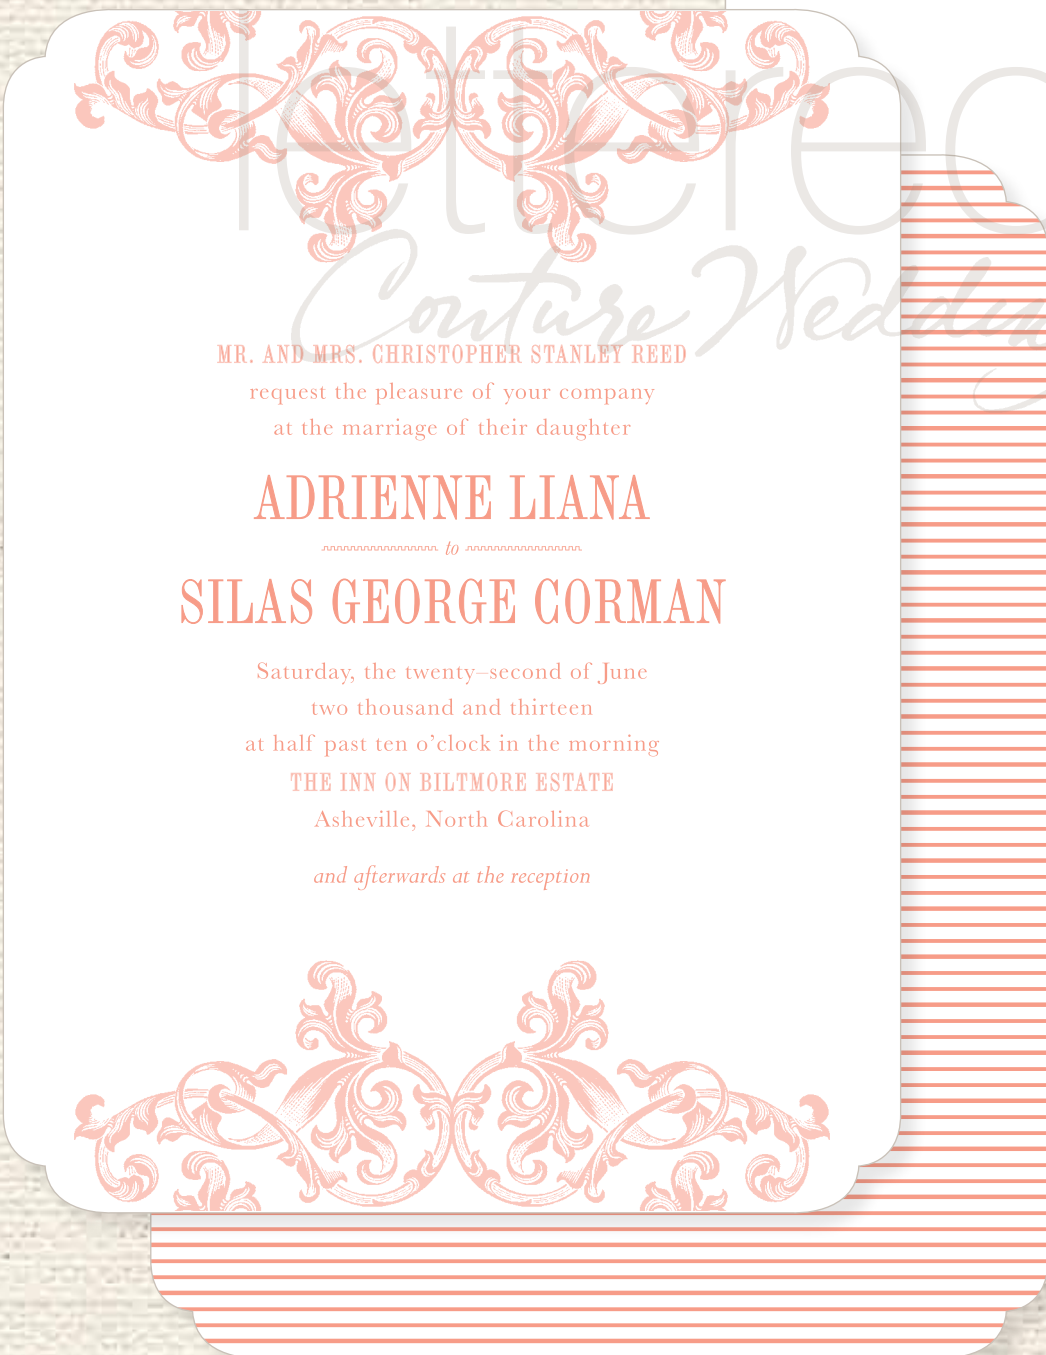

Outer Envelope

**CALHOUN**  
*Invitation Suite*  
 \*\*\*\*\*  
 INK: *Papaya, Peach*  
 FONT: *Standard 2 and 22*  
 PATTERN: *Seersucker*

Invitation with Backing

Reply Card

Reply Envelope

Save the Date Envelope