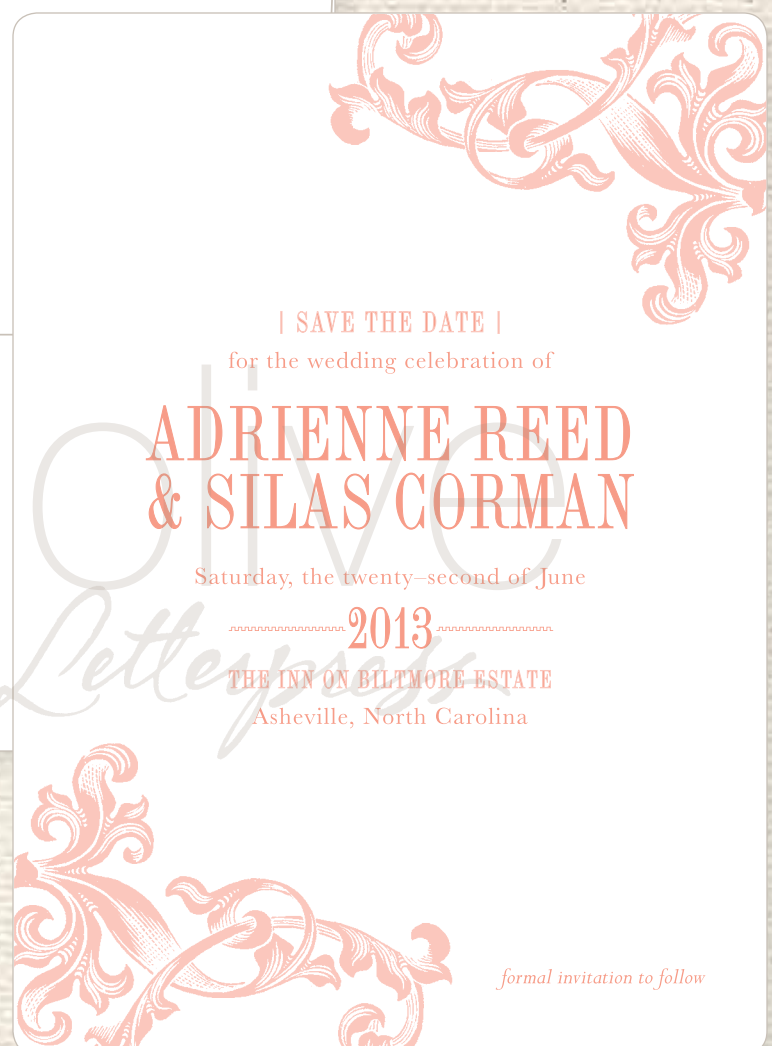

Outer Envelope

**CALHOUN**  
*Invitation Suite*  
 \*\*\*\*\*  
 INK: *Papaya, Peach*  
 FONT: *Standard 2 and 22*  
 PATTERN: *Seersucker*

Invitation with Backing

Reply Card

Reply Envelope

Save the Date Envelope

Reception Card

Save the Date